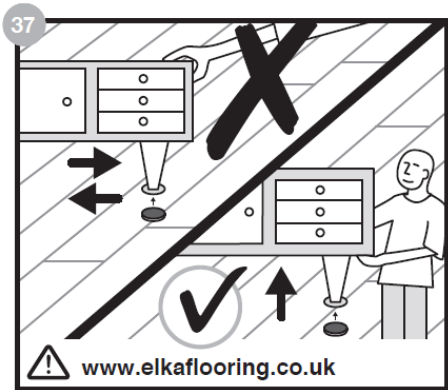

FitXpress®

ELKA

Laminate Instructions

www.elkaflooring.co.uk

Unit 5, Rampart Business Centre Greenbank Industrial Estate Newry, County Down BT34 2QU T: +44 (0) 28 3025 0477 from ROI: 048 3025 0477 F: +44 (0) 28 3025 0223