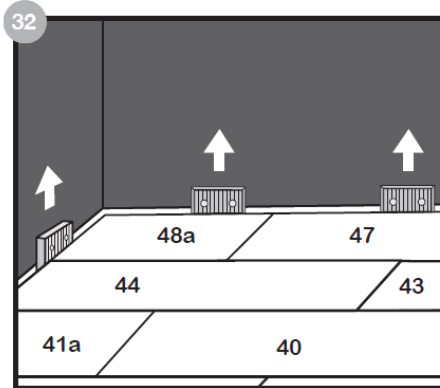

FitXpress®

ELKA

Laminate Instructions

www.elkaflooring.co.uk

Unit 5, Rampart Business Centre Greenbank Industrial Estate Newry, County Down BT34 2QU T: +44 (0) 28 3025 0477 from ROI: 048 3025 0477 F: +44 (0) 28 3025 0223