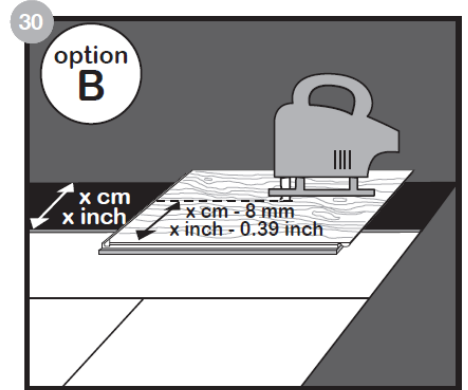

FitXpress®

ELKA

Laminate Instructions

www.elkaflooring.co.uk

Unit 5, Rampart Business Centre Greenbank Industrial Estate Newry, County Down BT34 2QU T: +44 (0) 28 3025 0477 from ROI: 048 3025 0477 F: +44 (0) 28 3025 0223