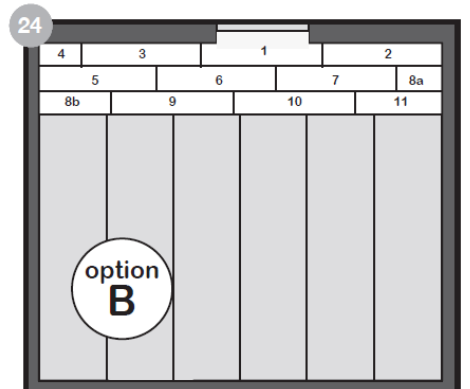

FitXpress®

ELKA

Laminate Instructions

www.elkaflooring.co.uk

Unit 5, Rampart Business Centre Greenbank Industrial Estate Newry, County Down BT34 2QU T: +44 (0) 28 3025 0477 from ROI: 048 3025 0477 F: +44 (0) 28 3025 0223