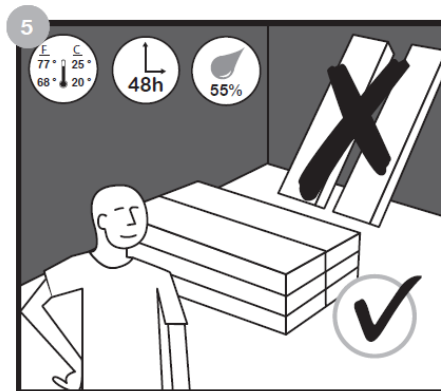

FitXpress®

ELKA

Laminate Instructions

www.elkaflooring.co.uk

Unit 5, Rampart Business Centre Greenbank Industrial Estate Newry, County Down BT34 2QU T: +44 (0) 28 3025 0477 from ROI: 048 3025 0477 F: +44 (0) 28 3025 0223