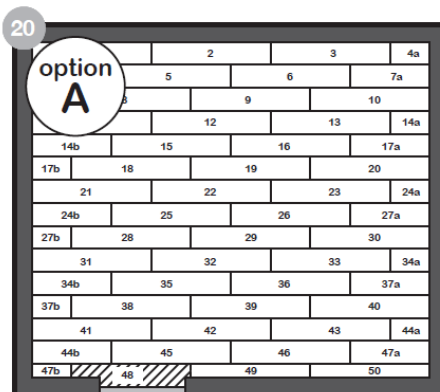

FitXpress®

ELKA

Laminate Instructions

www.elkaflooring.co.uk

Unit 5, Rampart Business Centre Greenbank Industrial Estate Newry, County Down BT34 2QU T: +44 (0) 28 3025 0477 from ROI: 048 3025 0477 F: +44 (0) 28 3025 0223