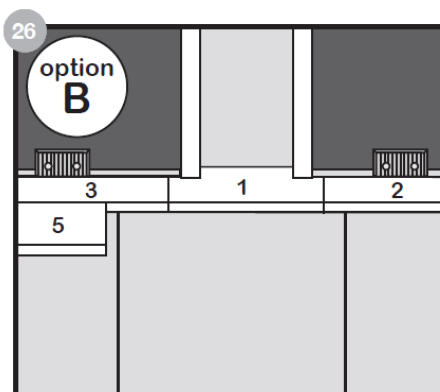

FitXpress®

ELKA

Laminate Instructions

www.elkaflooring.co.uk

Unit 5, Rampart Business Centre Greenbank Industrial Estate Newry, County Down BT34 2QU T: +44 (0) 28 3025 0477 from ROI: 048 3025 0477 F: +44 (0) 28 3025 0223