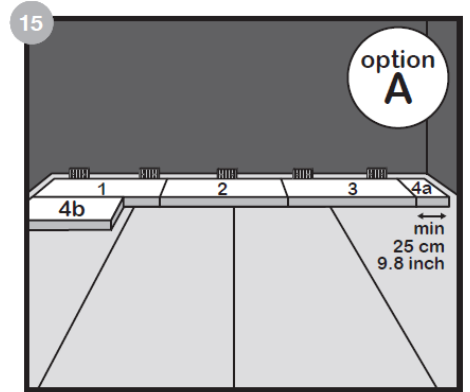

FitXpress®

ELKA

Laminate Instructions

www.elkaflooring.co.uk

Unit 5, Rampart Business Centre Greenbank Industrial Estate Newry, County Down BT34 2QU T: +44 (0) 28 3025 0477 from ROI: 048 3025 0477 F: +44 (0) 28 3025 0223