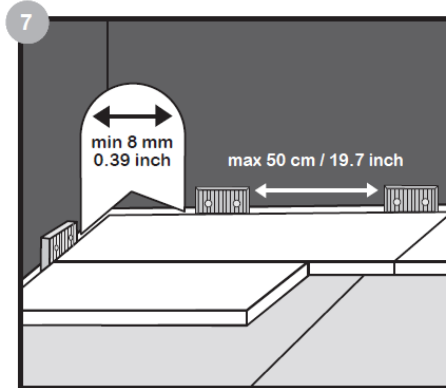

FitXpress®

ELKA

Laminate Instructions

www.elkaflooring.co.uk

Unit 5, Rampart Business Centre Greenbank Industrial Estate Newry, County Down BT34 2QU T: +44 (0) 28 3025 0477 from ROI: 048 3025 0477 F: +44 (0) 28 3025 0223