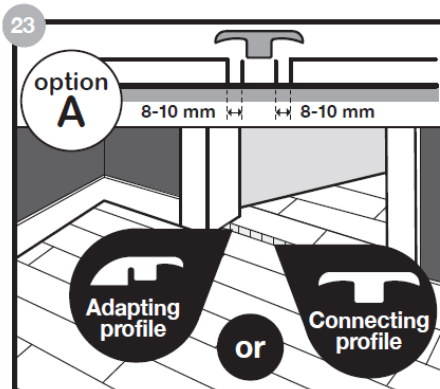

FitXpress®

ELKA

Laminate Instructions

www.elkaflooring.co.uk

Unit 5, Rampart Business Centre Greenbank Industrial Estate Newry, County Down BT34 2QU T: +44 (0) 28 3025 0477 from ROI: 048 3025 0477 F: +44 (0) 28 3025 0223