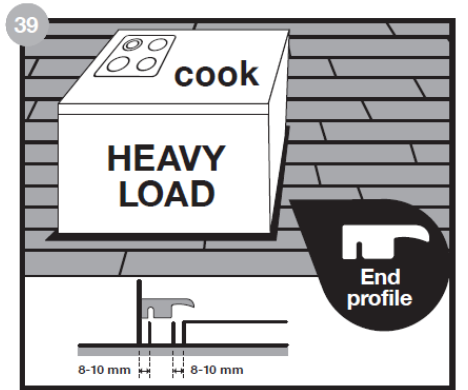

FitXpress®

ELKA

Laminate Instructions

www.elkaflooring.co.uk

Unit 5, Rampart Business Centre Greenbank Industrial Estate Newry, County Down BT34 2QU T: +44 (0) 28 3025 0477 from ROI: 048 3025 0477 F: +44 (0) 28 3025 0223