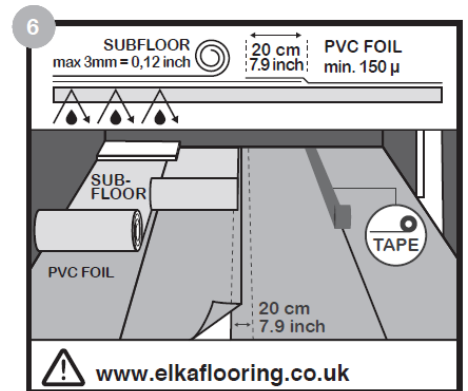

FitXpress®

ELKA

Laminate Instructions

www.elkaflooring.co.uk

Unit 5, Rampart Business Centre Greenbank Industrial Estate Newry, County Down BT34 2QU T: +44 (0) 28 3025 0477 from ROI: 048 3025 0477 F: +44 (0) 28 3025 0223