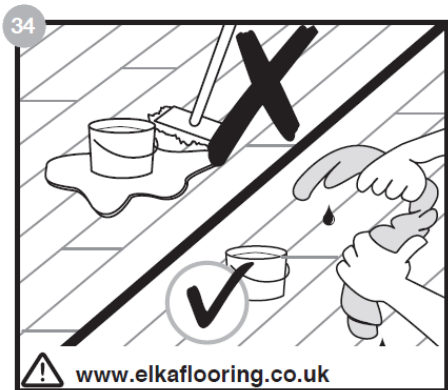

FitXpress®

ELKA

Laminate Instructions

www.elkaflooring.co.uk

Unit 5, Rampart Business Centre Greenbank Industrial Estate Newry, County Down BT34 2QU T: +44 (0) 28 3025 0477 from ROI: 048 3025 0477 F: +44 (0) 28 3025 0223