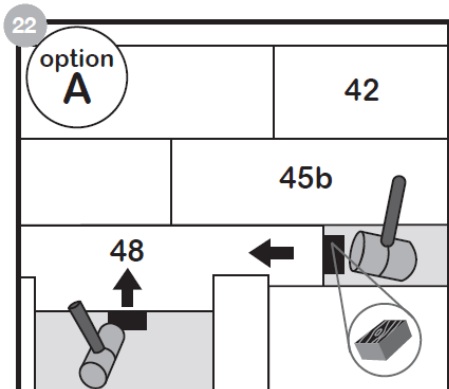

FitXpress®

ELKA

Laminate Instructions

www.elkaflooring.co.uk

Unit 5, Rampart Business Centre Greenbank Industrial Estate Newry, County Down BT34 2QU T: +44 (0) 28 3025 0477 from ROI: 048 3025 0477 F: +44 (0) 28 3025 0223