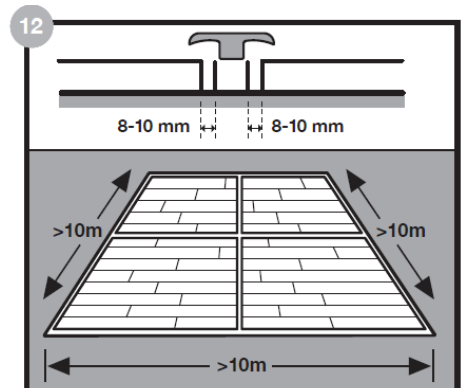

FitXpress®

ELKA

Laminate Instructions

www.elkaflooring.co.uk

Unit 5, Rampart Business Centre Greenbank Industrial Estate Newry, County Down BT34 2QU T: +44 (0) 28 3025 0477 from ROI: 048 3025 0477 F: +44 (0) 28 3025 0223