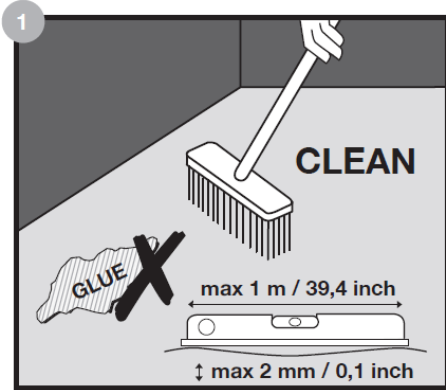

FitXpress®

ELKA

Laminate Instructions

www.elkaflooring.co.uk

Unit 5, Rampart Business Centre Greenbank Industrial Estate Newry, County Down BT34 2QU T: +44 (0) 28 3025 0477 from ROI: 048 3025 0477 F: +44 (0) 28 3025 0223