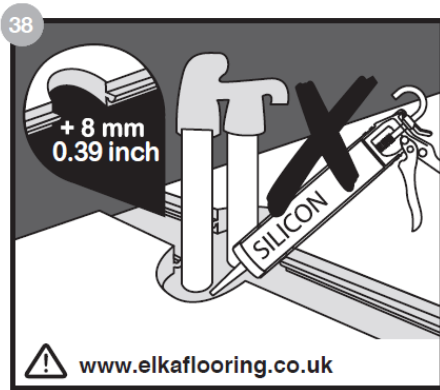

FitXpress®

ELKA

Laminate Instructions

www.elkaflooring.co.uk

Unit 5, Rampart Business Centre Greenbank Industrial Estate Newry, County Down BT34 2QU T: +44 (0) 28 3025 0477 from ROI: 048 3025 0477 F: +44 (0) 28 3025 0223