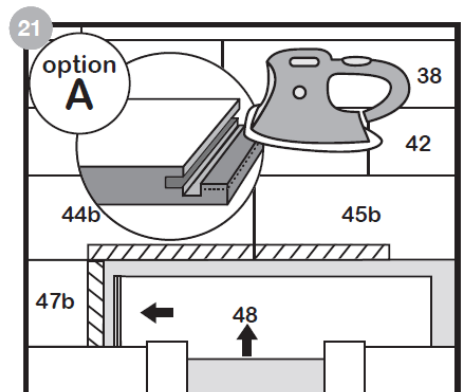

FitXpress®

ELKA

Laminate Instructions

www.elkaflooring.co.uk

Unit 5, Rampart Business Centre Greenbank Industrial Estate Newry, County Down BT34 2QU T: +44 (0) 28 3025 0477 from ROI: 048 3025 0477 F: +44 (0) 28 3025 0223