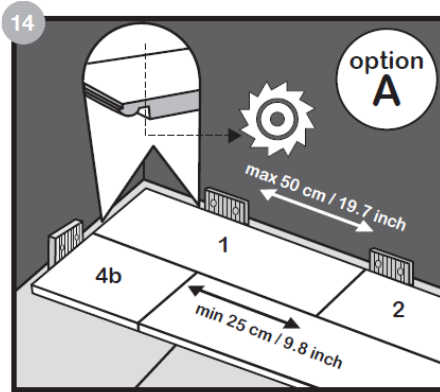

FitXpress®

ELKA

Laminate Instructions

www.elkaflooring.co.uk

Unit 5, Rampart Business Centre Greenbank Industrial Estate Newry, County Down BT34 2QU T: +44 (0) 28 3025 0477 from ROI: 048 3025 0477 F: +44 (0) 28 3025 0223