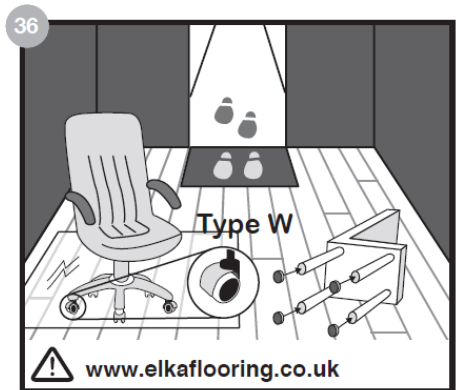

FitXpress®

ELKA

Laminate Instructions

www.elkaflooring.co.uk

Unit 5, Rampart Business Centre Greenbank Industrial Estate Newry, County Down BT34 2QU T: +44 (0) 28 3025 0477 from ROI: 048 3025 0477 F: +44 (0) 28 3025 0223