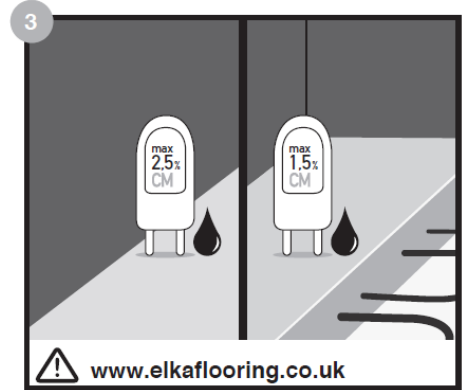

FitXpress®

ELKA

Laminate Instructions

www.elkaflooring.co.uk

Unit 5, Rampart Business Centre Greenbank Industrial Estate Newry, County Down BT34 2QU T: +44 (0) 28 3025 0477 from ROI: 048 3025 0477 F: +44 (0) 28 3025 0223