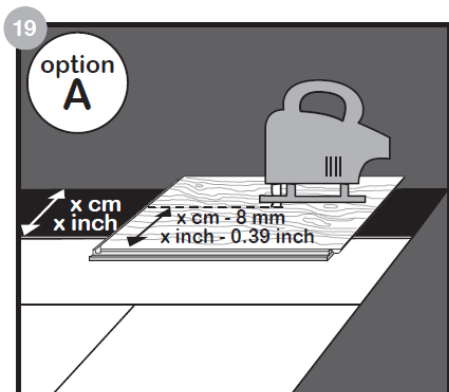

FitXpress®

ELKA

Laminate Instructions

www.elkaflooring.co.uk

Unit 5, Rampart Business Centre Greenbank Industrial Estate Newry, County Down BT34 2QU T: +44 (0) 28 3025 0477 from ROI: 048 3025 0477 F: +44 (0) 28 3025 0223