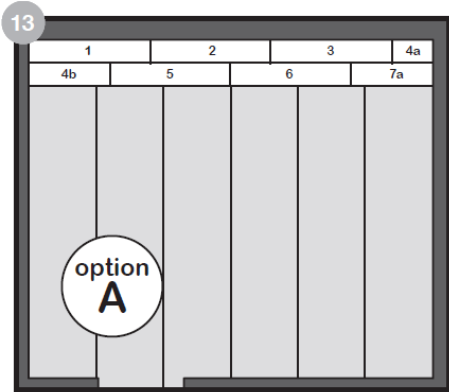

FitXpress®

ELKA

Laminate Instructions

www.elkaflooring.co.uk

Unit 5, Rampart Business Centre Greenbank Industrial Estate Newry, County Down BT34 2QU T: +44 (0) 28 3025 0477 from ROI: 048 3025 0477 F: +44 (0) 28 3025 0223