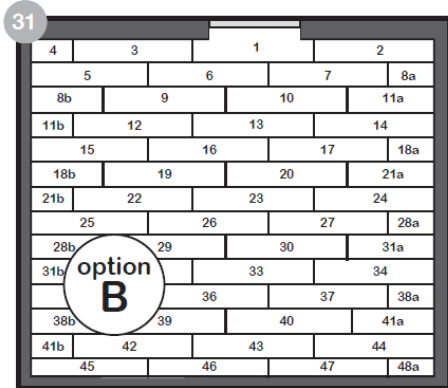

FitXpress®

ELKA

Laminate Instructions

www.elkaflooring.co.uk

Unit 5, Rampart Business Centre Greenbank Industrial Estate Newry, County Down BT34 2QU T: +44 (0) 28 3025 0477 from ROI: 048 3025 0477 F: +44 (0) 28 3025 0223