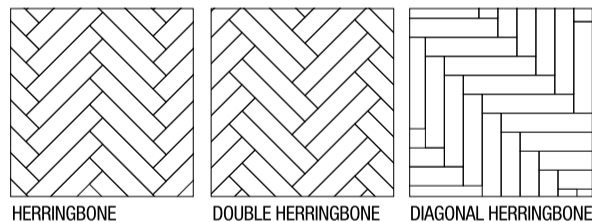

elka

14MM HERRINGBONE DARK SMOKE

real wood engineered

flooring

Image represents 1m²

SPECIES:	European Oak
FINISH:	Oiled, Smoked, Brushed
SIZE:	120 x 600 x 14mm / 3mm wear layer

OPTIONS FOR INSTALLATION

All planks come with grooves on three sides which allow you to achieve multiple design patterns

COLOUR AND GRAIN

Colour: This product is a fumed product (ammonia treatment). The reaction on the wood which gives the darker colour is dependent on the tannin content of the wood (the more tannin, the darker the result). The tannin content depends on the origin of the oak but even trees from the same forest have a different tannin content. So a fumed product always gives you more colour variation than a stain but the tone is far warmer, highlights character and helps bring nature into your home. Flooring must be mixed well to achieve a balanced look. **Character:** Due to the low tannin content of sapwood "new growth of the tree" the reaction to ammonia treatment is unpredictable. **Variations within species and grades:** Open with longer rays than red oak. Occasional crotches, swirls and burls. Plain sawn boards have a plumed or flared grain appearance. Considerable variation among boards in colour and grain texture.

Specification	
Board Dimensions:	120 x 14mm x 600mm (3mm wear layer)
Grade:	Rustic 'A/B/C' (Smoke & Oil)
Oak origin:	Mixed EU sources
Profile:	T&G
Bevel:	G4 1.2mm 'long & short edge'
Pack Size:	0.864m ²
Planks per pack:	6 Layers (12 planks)
Construction:	Oak Wear Layer, Eucalyptus & Poplar multi ply core
Oil / Lacquer:	UV Cured Oil - 2 coats
Adhesive:	E1
Guarantee:	25 Years Structural - 1 Year Surface treatment
Bathroom:	Must never install in this area
Conservatory:	Yes
Underfloor heating:	Yes - a maximum contact temp. of 27°C (back of board & sub floor). <i>Embedded systems only</i>
Sheen:	10% +/-
Maintenance:	Elka Oiled maintenance kit
Installation:	Full stick with Elka Trowel Flex or other PU / MS adhesive